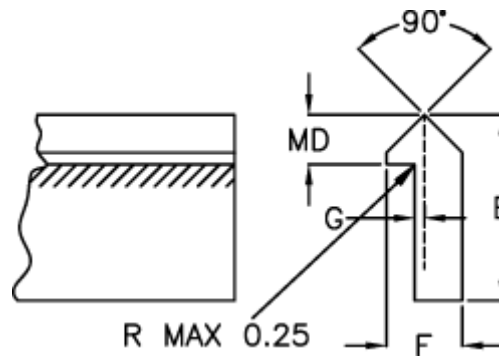

Data Sheet

Article number: 055613500

Description: Single edge track TS1 3500mm

Measures

E = 11.09

F = 4.74

G = 0.78

Kg/m = 0.272

MD(T) = 3.17